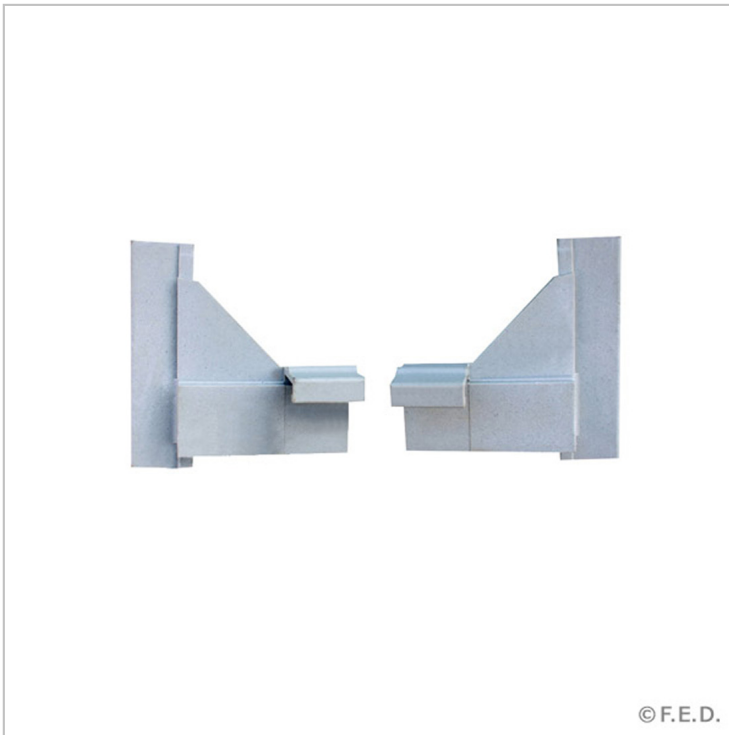

PCC Corner Connectors

Quick Overview

PCC - Corner Connectors

Set Of Two Corner Connectors

Pcc Use These To Join Shelving Units And Create Your Own Revolutionary Shelving Solutions Environmentally Friendly And Rust-Free Shelving.

A Revolutionary Shelving System That Makes Storage Easy In Any Environment, Wet Or Dry.

Easy To Adjust And Configure.

Easy To Clean.

Extremely Durable, Strong And Stable.

Description

PCC - Corner Connectors

Set Of Two Corner Connectors

Pcc Use These To Join Shelving Units And Create Your Own Revolutionary Shelving Solutions Environmentally Friendly And Rust-Free Shelving.

A Revolutionary Shelving System That Makes Storage Easy In Any Environment, Wet Or Dry.