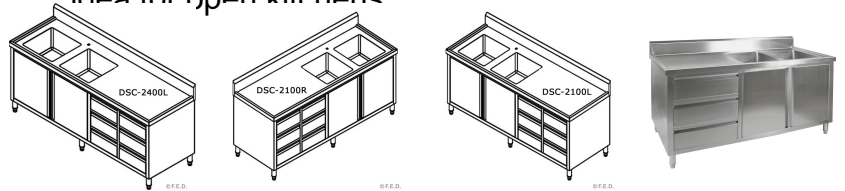

## Kitchen Tidy Premium Stainless Steel Cabinet With Double Sinks, Doors & Drawers

group-double-sink-cabinet-DSC

F.E.D. Kitchen Tidy Cabinet with double sinks, are all premium 304 grade stainless steel with sink, handy doors, drawers to keep kitchens tidy and hide clutter, idea for open kitchens

### Product description

Great for open kitchens

Double Left/Right Sinks

1800 mm~2400mm wide

ALL Premium STAINLESS STEEL KITCHEN TIDY CABINET WITH SINK, DOORS & DRAWERS

- 700 mm deep x 900 mm high + 150 mm splashback
- "Punched" bowls
- Bowl size 450mmWx450Dx300H
- 90 mm Ø drain hole
- pre-assembled with all welded joints
- Top & Frame: 1.2 mm; SUS304 grade (18/8); Hairline finish
- Doors & drawers are 0.9 mm

ALL STAINLESS STEEL CABINETS WITH SINK & HANDY DOORS & DRAWERS TO KEEP KITCHENS TIDY AND HIDE CLUTTER

### Additional Information

Width (mm) 1800mm~2400mm

Depth (mm) 700

Height (mm) 900